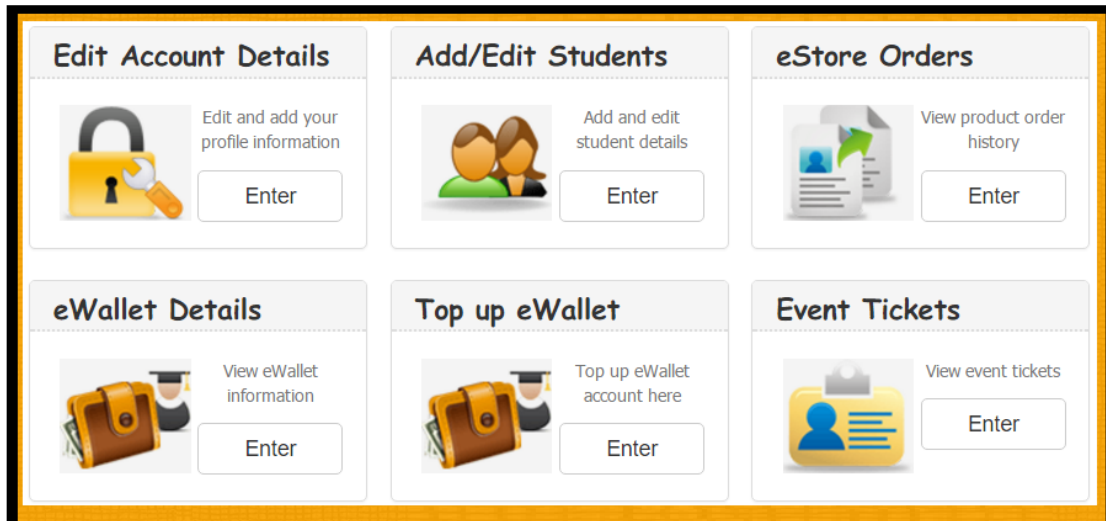

- Low fees: 30 cents or 1.5% whichever is greater.
- Use your eWallet - One account for the family.
- Or Pay via Debit/Credit card.
- Get confirmation of your purchases via email